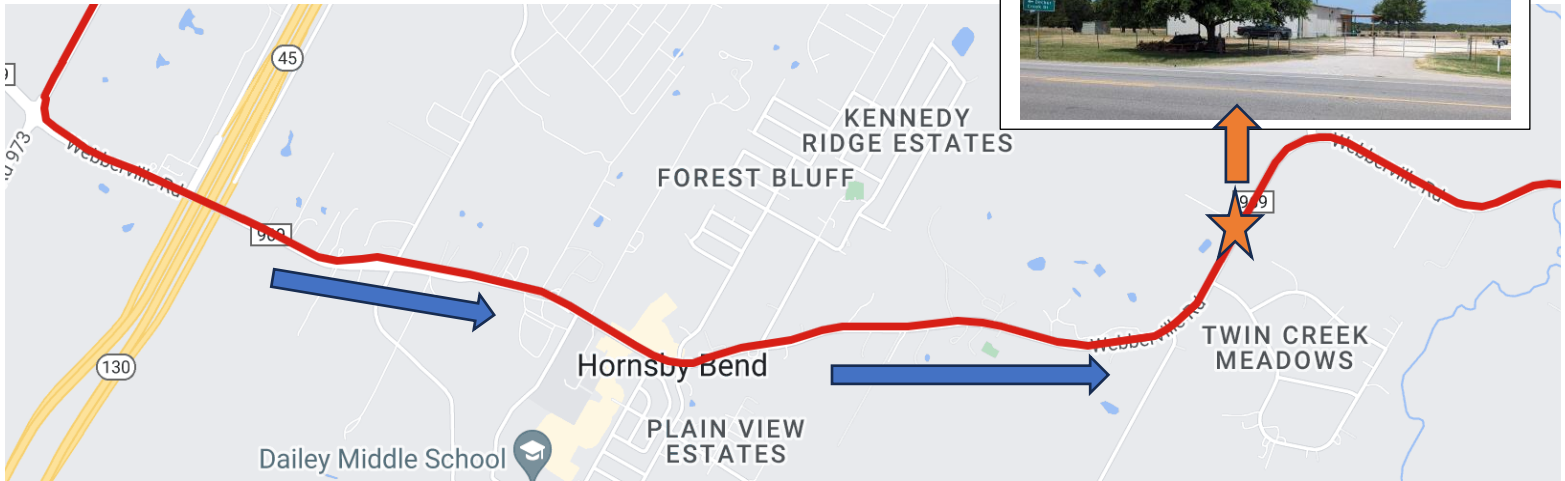

CAMPUS TO CAMPUS AUSTIN TO AGGIELAND

THE RIVALRY CONTINUES!!!

LEG 5

DIRECTIONS:

Continue EAST on WEBBERVILLE RD (FM 969) and go UNDER TEXAS 130.

Continue on WEBBERVILLE RD (FM 969) for 2.9 Miles

After following a turn on the road to the LEFT,

The exchange is on the LEFT at 16500 WEBBERVILLE RD. (the TWIN CREEK MARKET is across the hwy on the right). Plenty of parking on either side.

2.9 MILES

EXCHANGE ZONE 5: 16500 WEBBERVILLE RD. (the TWIN CREEK MARKET is across the hwy on the right). Plenty of parking on either side.

Elevation

Start
448 ft

Max
451 ft

Gain
41 ft

Click and drag over a section to see approximated elevation data. Exact elevation data is shown when the route is saved.